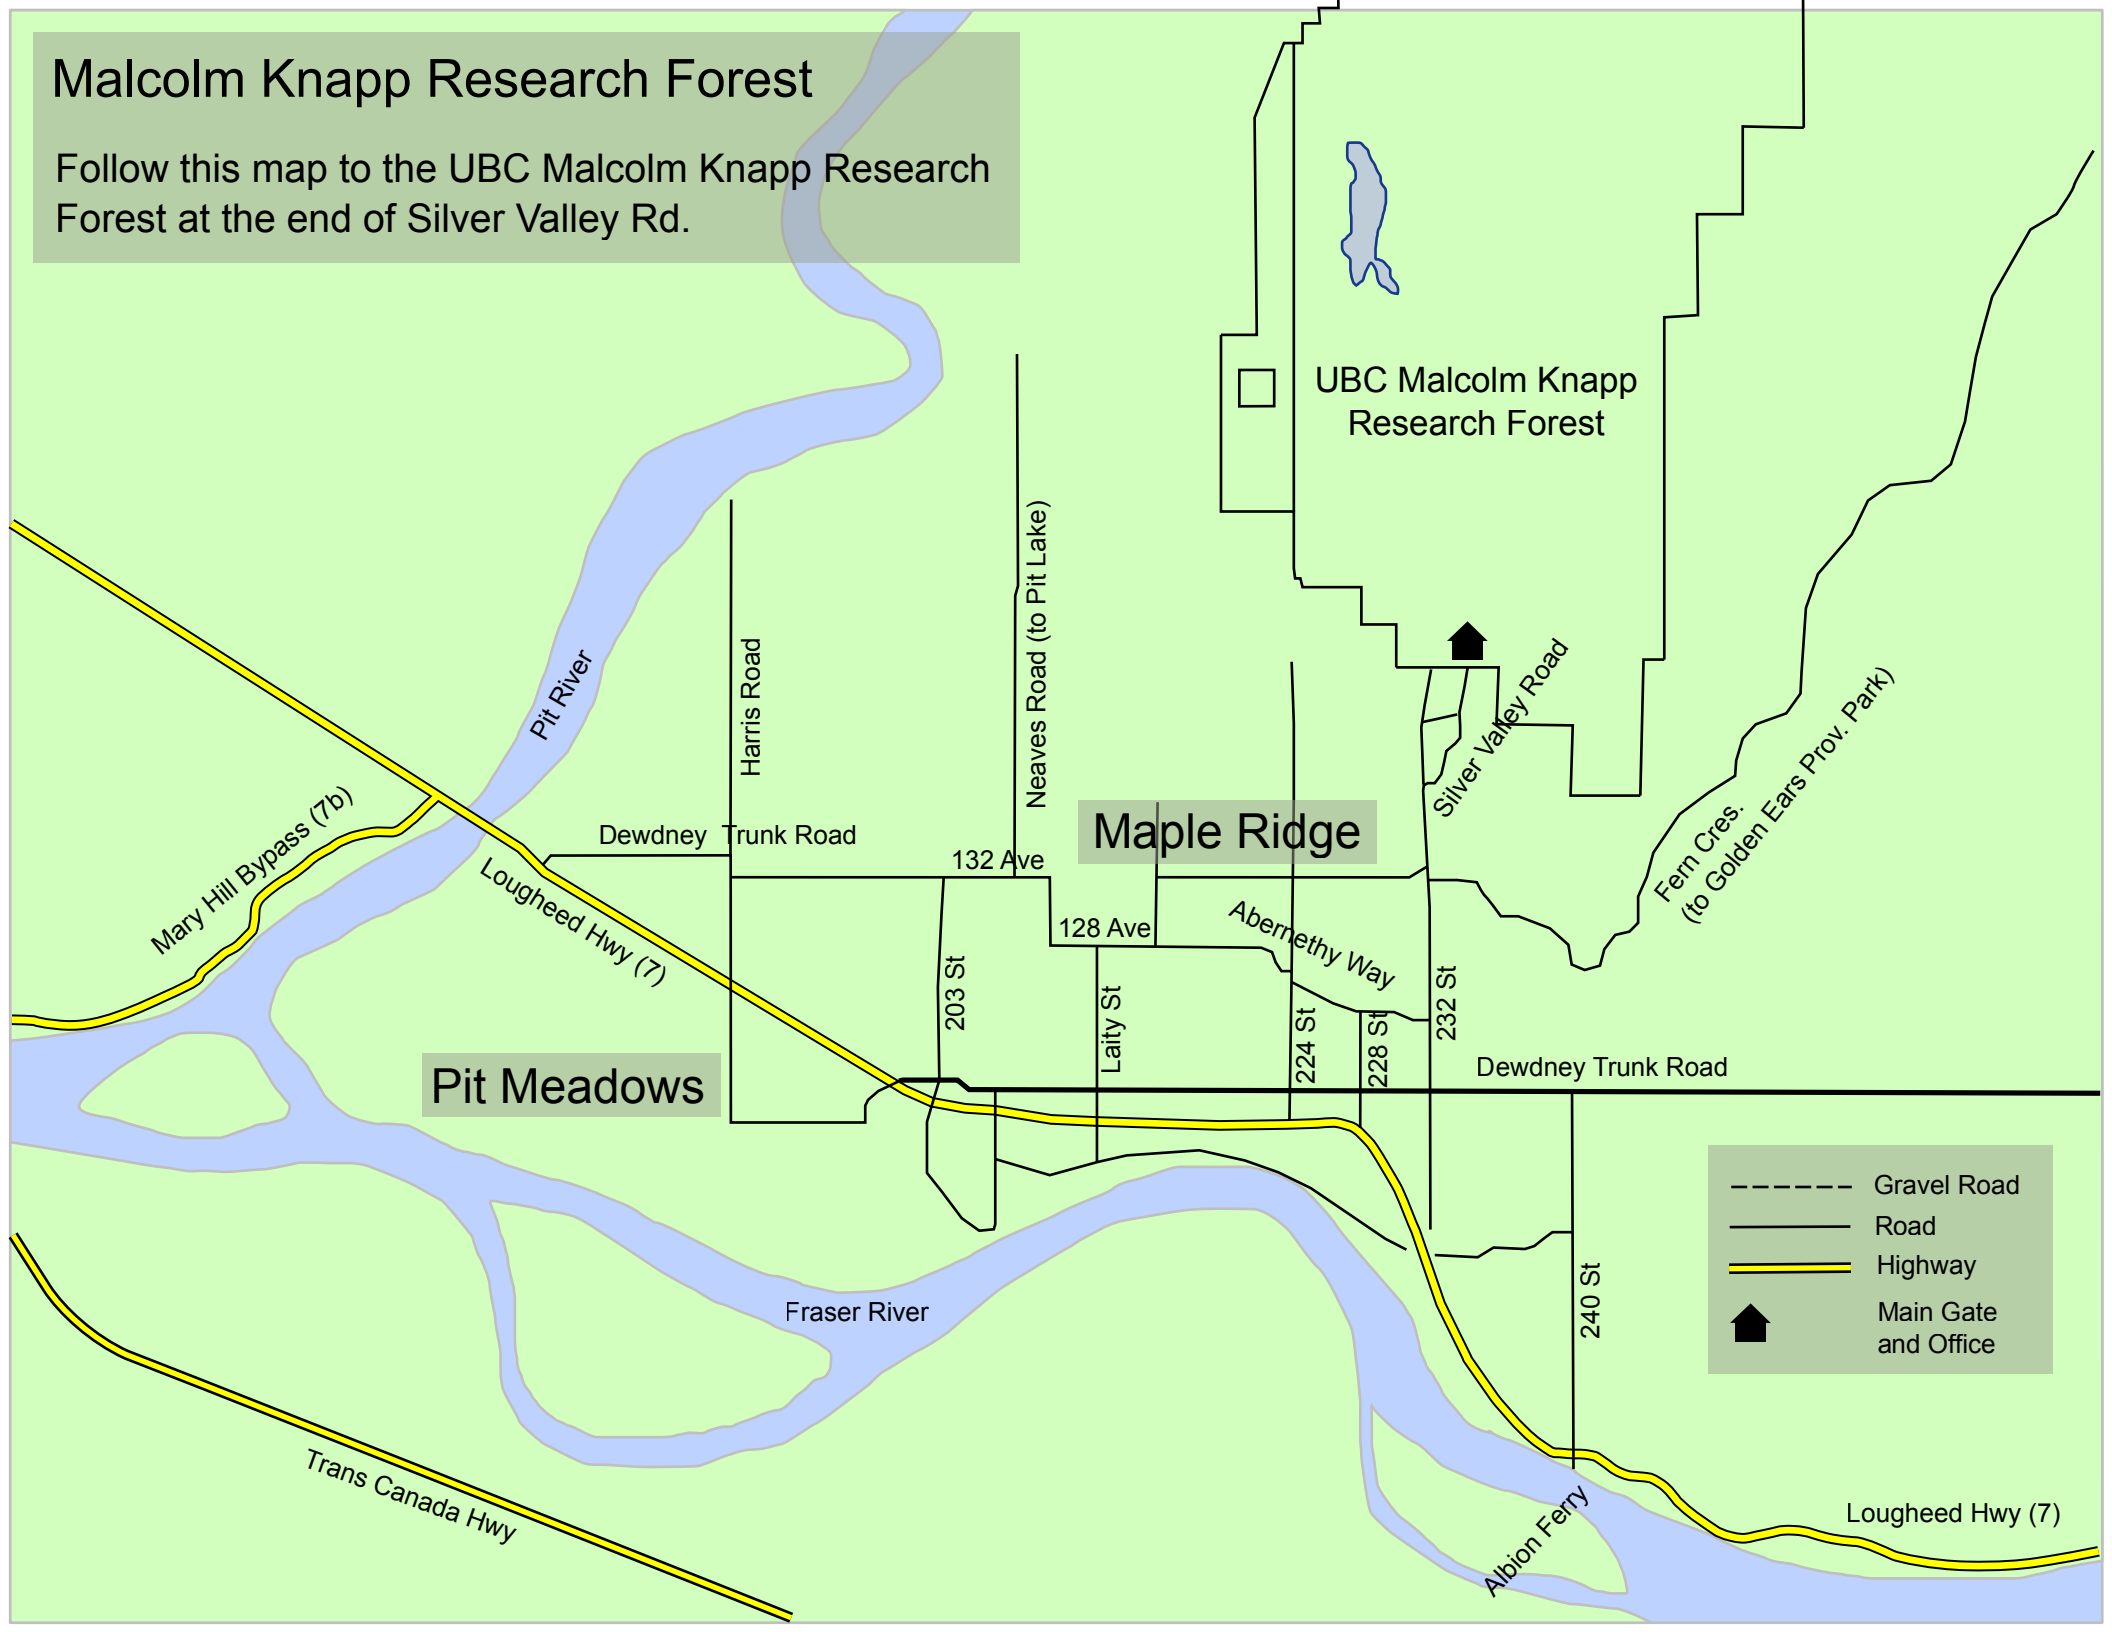

# Malcolm Knapp Research Forest

Follow this map to the UBC Malcolm Knapp Research Forest at the end of Silver Valley Rd.

	Gravel Road
	Road
	Highway
	Main Gate and Office